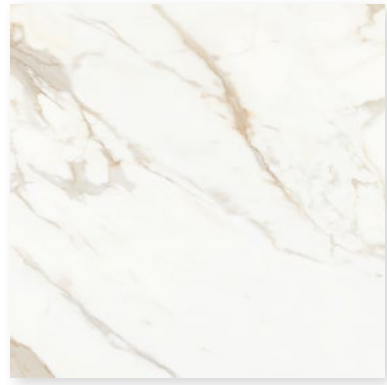

Calacatta Cremino

60x60, 60x120 Rectified Polished Porcelain

Beige

20 / 10