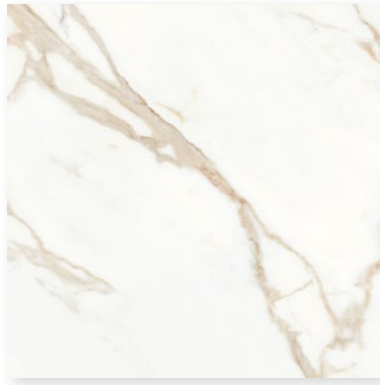

Calacatta Cremino

60x60, 60x120 Rectified Polished Porcelain

Beige

20 / 10