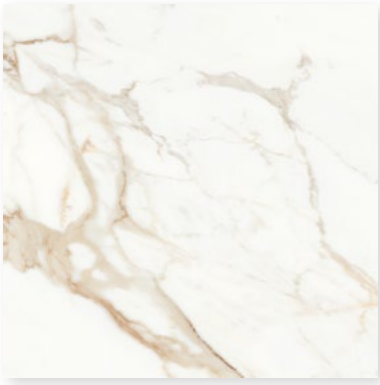

Calacatta Cremino

60x60, 60x120 Rectified Polished Porcelain

Beige

20 / 10